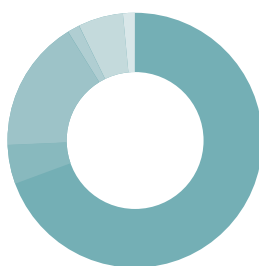

NUMBER OF SCHOOLS / EDUCATION FACILITIES BY TYPE 2021

- Primary (Year 1-8) 87
- Intermediate (Year 7-8) 6
- Secondary School (Year 7-15)..... 21
- Teen Parent Unit 2
- Composite (Year 1 -15)..... 7
- Special School 2

EDUCATION OPTIONS

Primary * Secondary * Composite *
Other Tertiary * Specialist Training Facilities