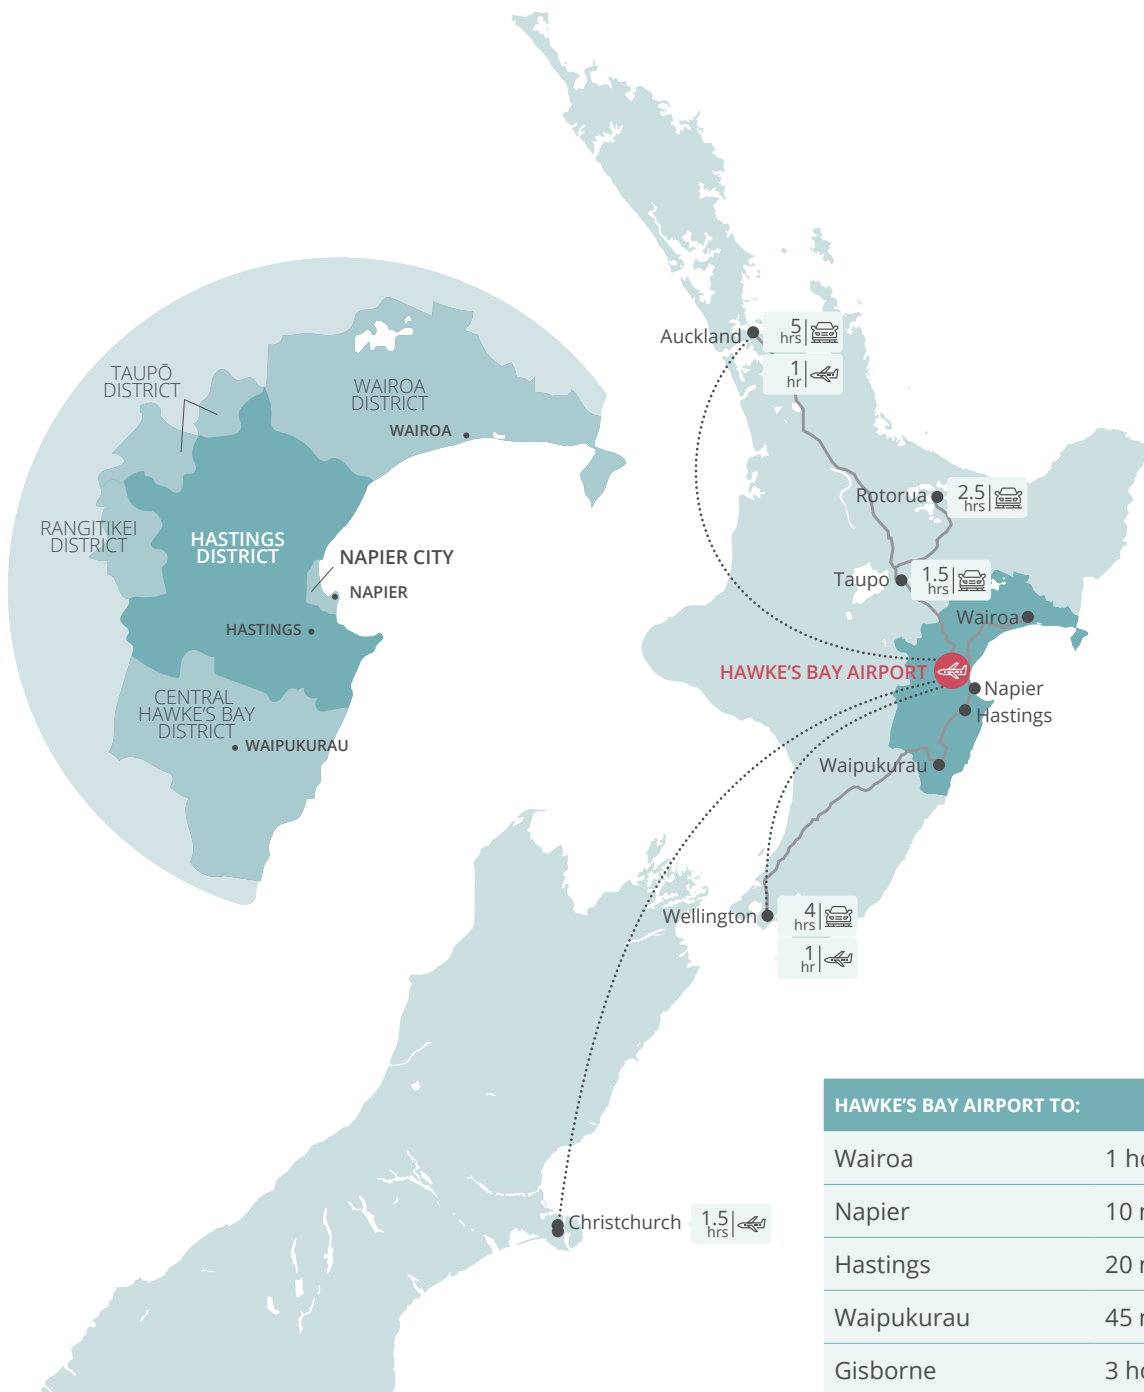

# Hawke's Bay Travel Times

HAWKE'S BAY AIRPORT TO:	
Wairoa	1 hour 30 minutes
Napier	10 minutes
Hastings	20 minutes
Waipukurau	45 minutes
Gisborne	3 hours