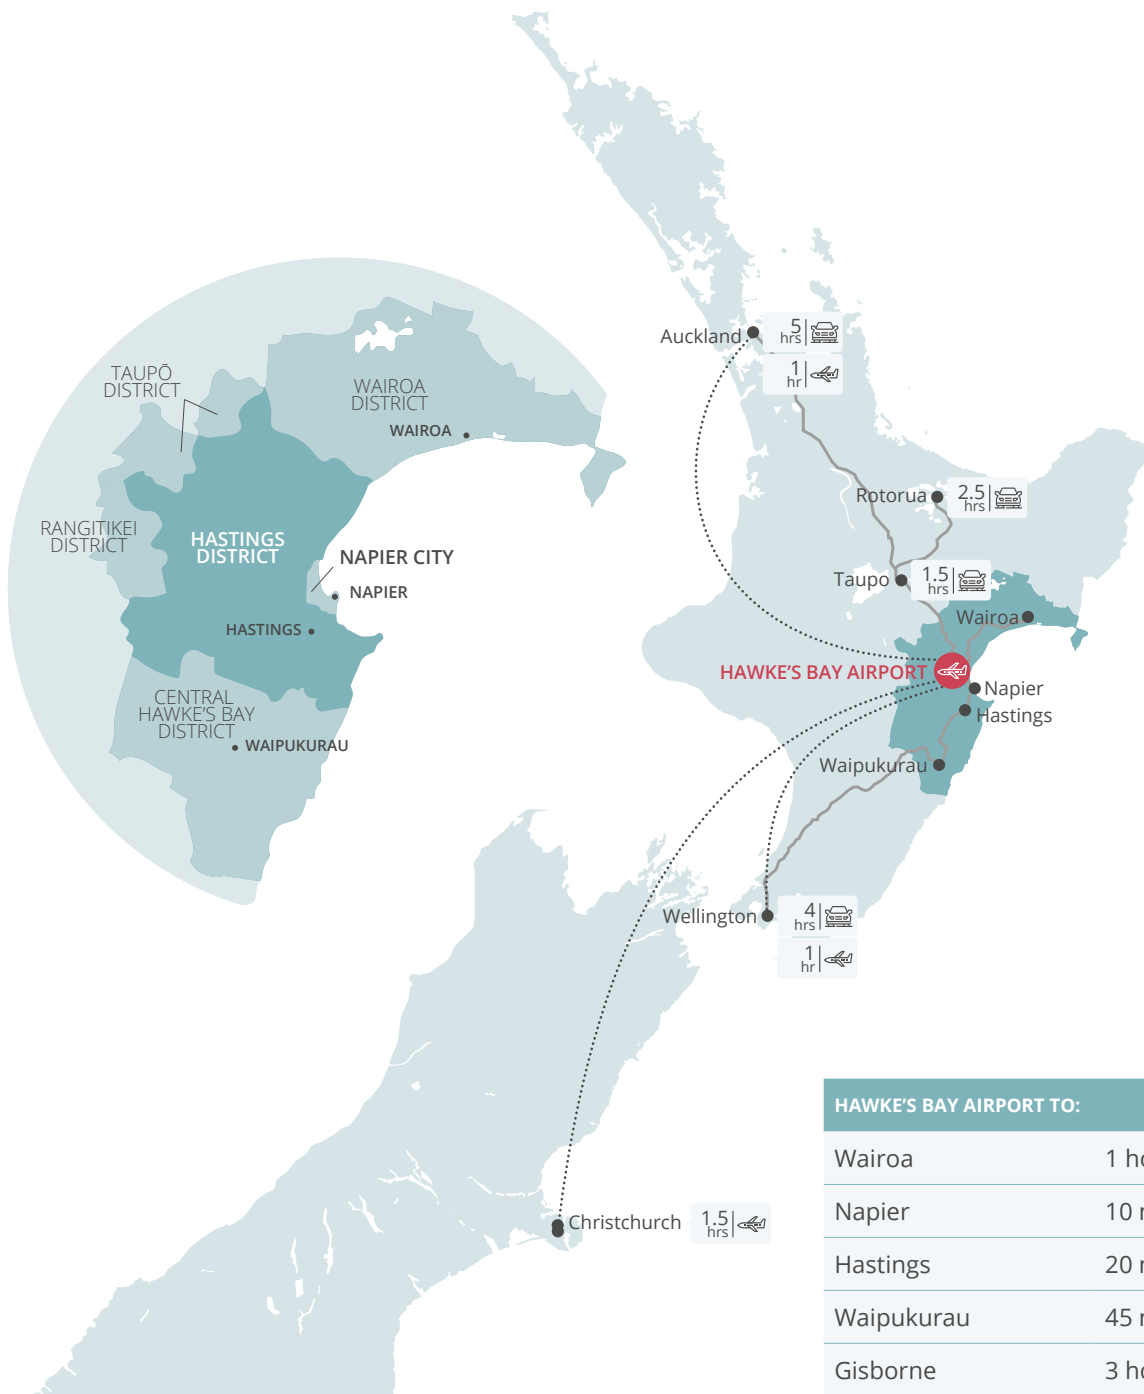

Hawke's Bay Travel Times

HAWKE'S BAY AIRPORT TO:	
Wairoa	1 hour 30 minutes
Napier	10 minutes
Hastings	20 minutes
Waipukurau	45 minutes
Gisborne	3 hours